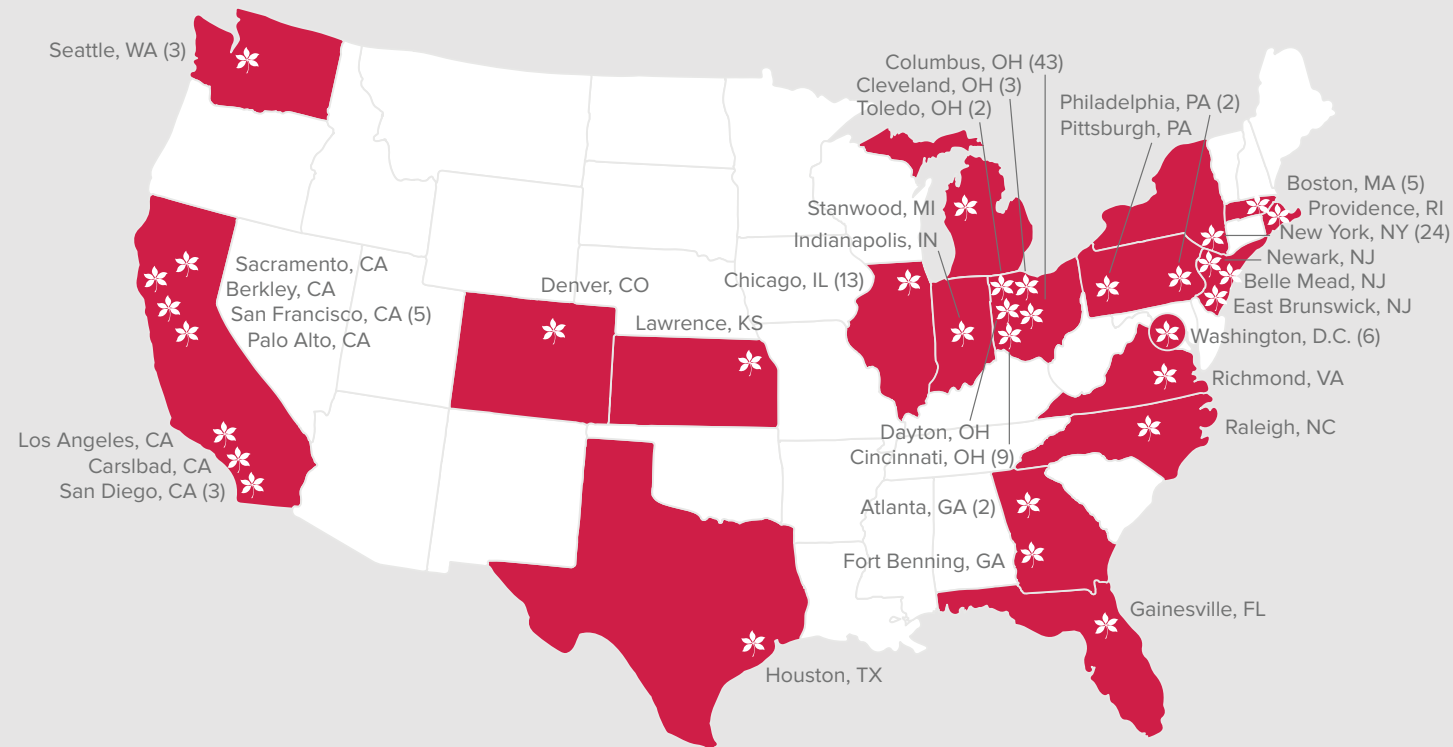

Buckeye Leadership Fellows

WHERE ARE THEY NOW

The Buckeye Leadership Fellows Program is home to more than 150 Ohio State alum across industry and discipline. As our former Fellows have gone on to pursue careers and advanced degrees, we have remained connected to see how they've gone on to use their time, talent and treasure. Our alum are located in 5 countries, with over 90 companies and organizations and attending 20+ graduate and professional schools. While a large number are located in the Central Ohio region, you can find our network located in large metropolitan areas like Chicago, New York City, San Francisco and Washington, D.C.

* Buckeye Leadership Fellows Alumni

ENGLAND

ISRAEL

KENYA

UNITED KINGDOM

UNITED STATES

Companies and Organizations

*Companies started by BLF Alum